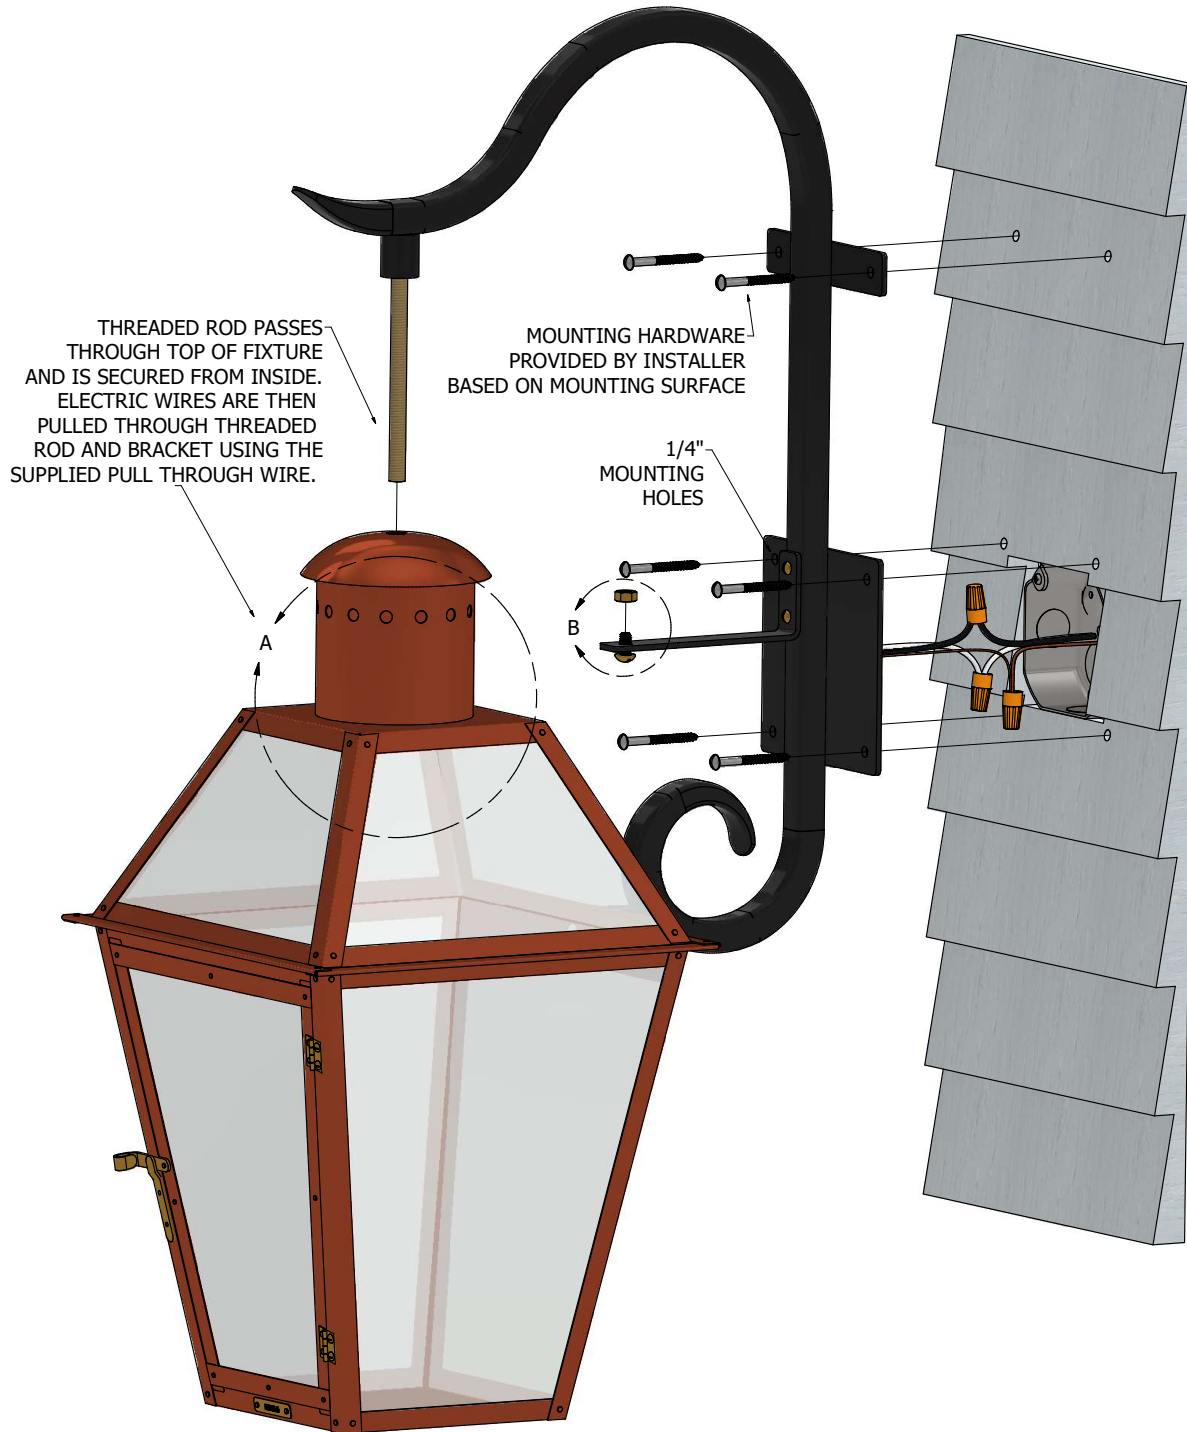

FOR COMPLETE INSTALLATION INSTRUCTIONS AND SAFETY WARNINGS, REFERENCE THE YELLOW "ELECTRIC INSTALLATION AND USER GUIDE" INCLUDED WITH YOUR FIXTURE OR VISIT:

[BEVOLO.COM/INSTRUCTIONS](http://BEVOLO.COM/INSTRUCTIONS)

**DETAIL A**  
(VIEWED FROM INSIDE OF FIXTURE)

INTERIOR ROOF BRACE TO THREADED ROD ATTACHMENT

**DETAIL B**

LEVEL ADJUSTMENT

## BEVOLO GAS & ELECTRIC LIGHTS

### CAFE' DU MONDE INSTALLATION - ELECTRIC

COPYRIGHT 2024, BEVOLO GAS & ELECTRIC LIGHTS. THIS DRAWING AND ANY DESIGN OR DATA CONTAINED THEREIN ARE CONSIDERED PROPERTY OF BEVOLO GAS AND ELECTRIC LIGHTS. NEITHER THE DRAWING NOR ITS CONTENT MAY BE COPIED, REPRODUCED, OR EDITED TO A LIKENESS WITHOUT THE WRITTEN CONSENT OF BEVOLO GAS AND ELECTRIC LIGHTS.