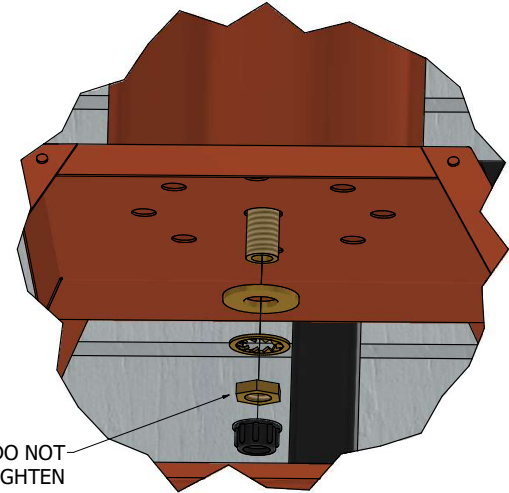

FOR COMPLETE INSTALLATION INSTRUCTIONS AND SAFETY WARNINGS, REFERENCE THE YELLOW "ELECTRIC INSTALLATION AND USER GUIDE" INCLUDED WITH YOUR FIXTURE OR VISIT:

[BEVOLO.COM/INSTRUCTIONS](http://BEVOLO.COM/INSTRUCTIONS)

**DETAIL A**  
(VIEWED FROM INSIDE OF FIXTURE)

INTERIOR ROOF BRACE TO THREADED ROD ATTACHMENT

**DETAIL B**

LEVEL ADJUSTMENT