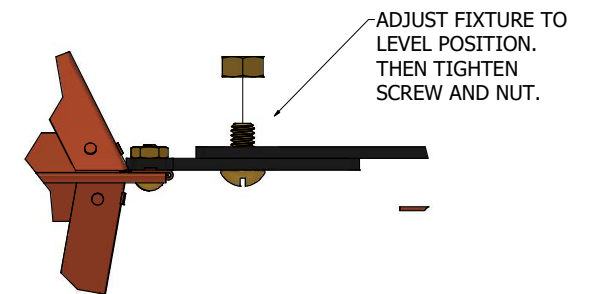

FOR COMPLETE INSTALLATION INSTRUCTIONS AND SAFETY WARNINGS, REFERENCE THE YELLOW "ELECTRIC INSTALLATION AND USER GUIDE" INCLUDED WITH YOUR FIXTURE OR VISIT:

[BEVOLO.COM/INSTRUCTIONS](http://BEVOLO.COM/INSTRUCTIONS)

**DETAIL A**  
(VIEWED FROM INSIDE OF FIXTURE)

INTERIOR ROOF BRACE TO THREADED ROD ATTACHMENT

**DETAIL B**

LEVEL ADJUSTMENT