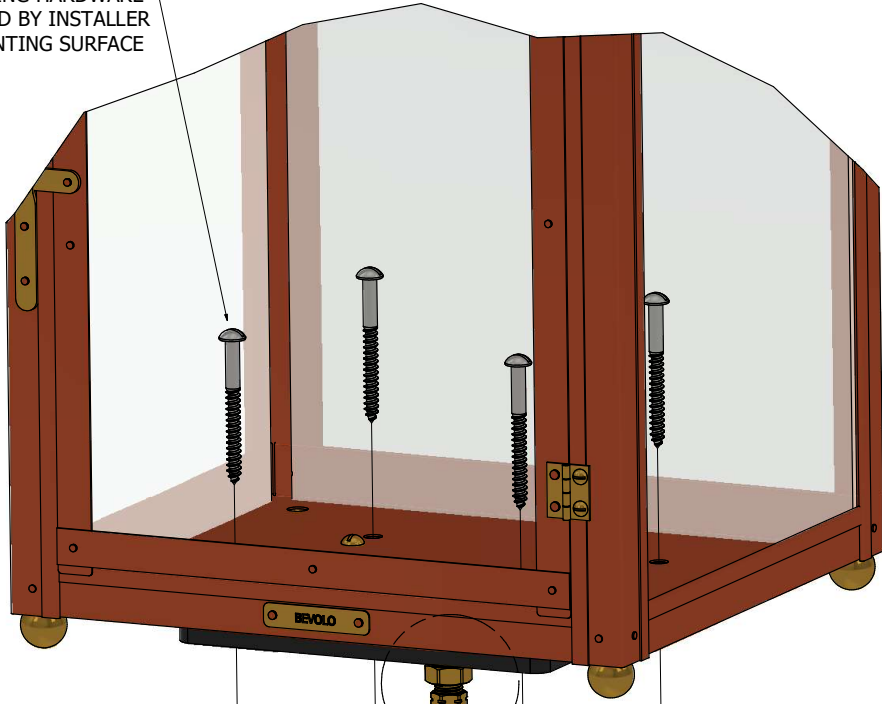

FOR COMPLETE INSTALLATION INSTRUCTIONS AND SAFETY WARNINGS, REFERENCE THE GREEN "GAS INSTALLATION AND USER GUIDE" INCLUDED WITH YOUR FIXTURE OR VISIT:

BEVOLO.COM/INSTRUCTIONS

MOUNTING HARDWARE PROVIDED BY INSTALLER BASED ON MOUNTING SURFACE

(4) 1/4" MOUNTING HOLES

DETAIL A

UNDERSIDE OF FIXTURE

CONNECT 1/4" GAS LINE (PROVIDED BY INSTALLER) TO 1/4" COMPRESSION FITTING (INCLUDED WITH FIXTURE)

NOTE: A CAVITY IN COLUMN IS REQUIRED TO HOUSE COILED GAS LINE*

*INSTALLATION TIP: TO AVOID KINKING THE GAS LINE DURING INSTALLATION, COIL THE 1/4" LINE SO IT CAN BE RAISED/LOWERED INTO THE COLUMN AS REQUIRED

BEVOLO GAS & ELECTRIC LIGHTS

LOW PROFILE COLUMN MOUNT INSTALLATION - GAS