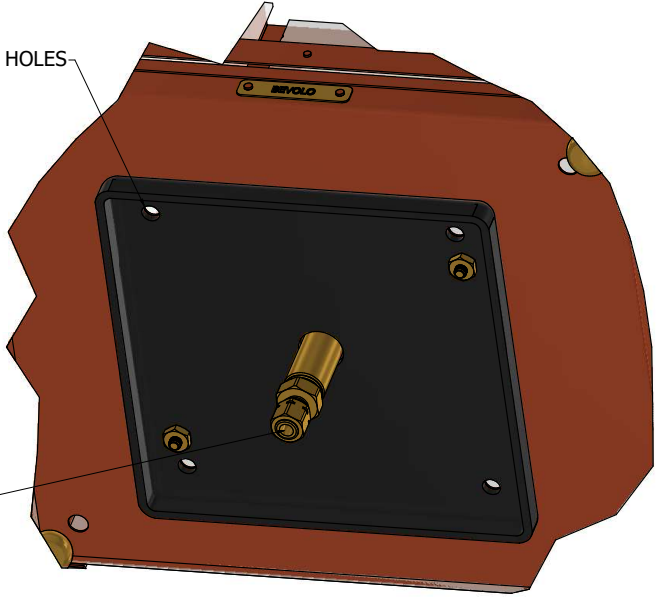

FOR COMPLETE INSTALLATION INSTRUCTIONS AND SAFETY WARNINGS, REFERENCE THE GREEN "GAS INSTALLATION AND USER GUIDE" INCLUDED WITH YOUR FIXTURE OR VISIT:

BEVOLO.COM/INSTRUCTIONS

MOUNTING HARDWARE PROVIDED BY INSTALLER BASED ON MOUNTING SURFACE

(4) 1/4" MOUNTING HOLES

DETAIL A

UNDERSIDE OF FIXTURE

CONNECT 1/4" GAS LINE (PROVIDED BY INSTALLER) TO 1/4" COMPRESSION FITTING (INCLUDED WITH FIXTURE)

NOTE: A CAVITY IN COLUMN IS REQUIRED TO HOUSE COILED GAS LINE*

*INSTALLATION TIP: TO AVOID KINKING THE GAS LINE DURING INSTALLATION, COIL THE 1/4" LINE SO IT CAN BE RAISED/LOWERED INTO THE COLUMN AS REQUIRED

BEVOLO GAS & ELECTRIC LIGHTS

LOW PROFILE COLUMN MOUNT INSTALLATION - GAS