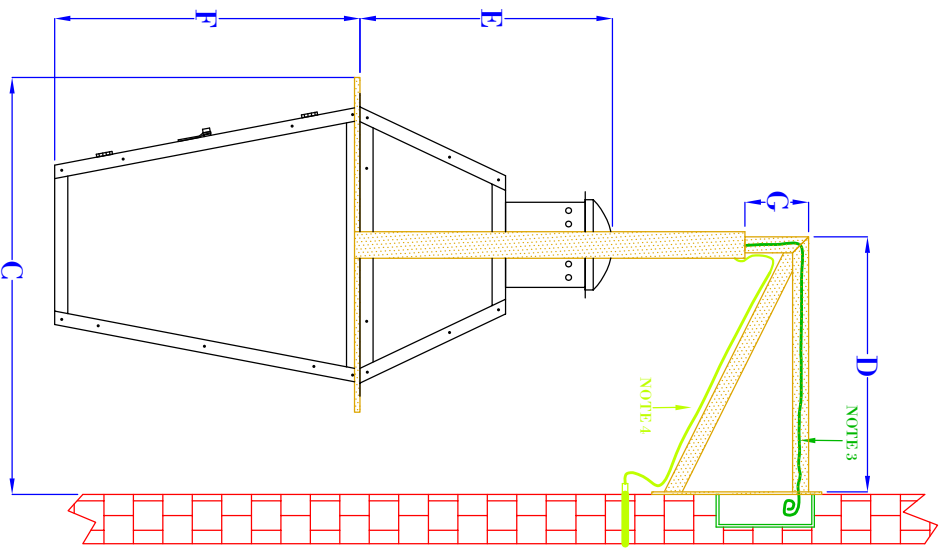

FRONT VIEW
(NTS)

SIDE VIEW
(NTS)

ISOMETRIC VIEW
(NTS - BRACKET ONLY)

- NOTES:**
1. MOUNTING HARDWARE SUPPLIED BY OTHERS
 2. FIXTURES ARE HANDCRAFTED. DIMENSIONS MAY VARY PLUS OR MINUS $\frac{1}{16}$ "
 3. ELECTRIC LIGHTS SUPPLIED WITH 18/2 WIRE WITH GROUND
 4. GAS LIGHTS SUPPLIED WITH $\frac{3}{16}$ " COPPER GAS LINE AND $\frac{3}{16}$ " x $\frac{1}{4}$ " GAS LINE ADAPTOR

BEVOLO GAS & ELECTRIC LIGHTS

LIGHT: FRENCH QUARTER (27"-30")

BRACKET: YOKE DROP

SIZE:	27"	30"
A:	35 $\frac{1}{2}$ "	41 $\frac{1}{2}$ "
B:	21 $\frac{7}{8}$ "	25 $\frac{7}{8}$ "
C:	19 $\frac{5}{8}$ "	23"
D:	12"	14"
E:	11 $\frac{7}{8}$ "	14 $\frac{1}{2}$ "
F:	14 $\frac{3}{8}$ "	16 $\frac{1}{8}$ "
G:	3"	4"