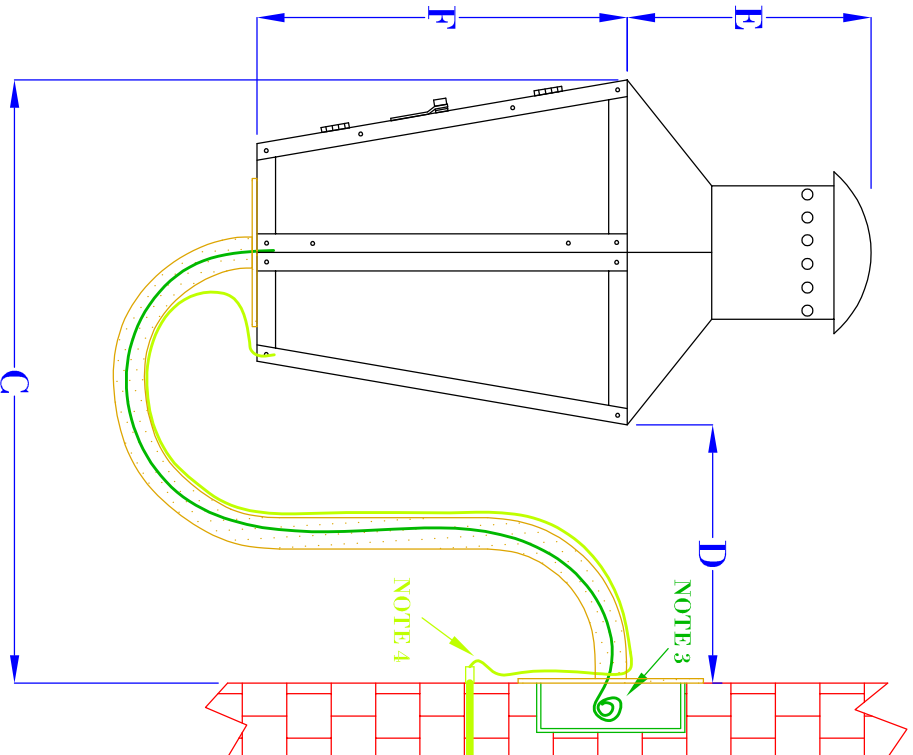

SIDE VIEW
(NTS)