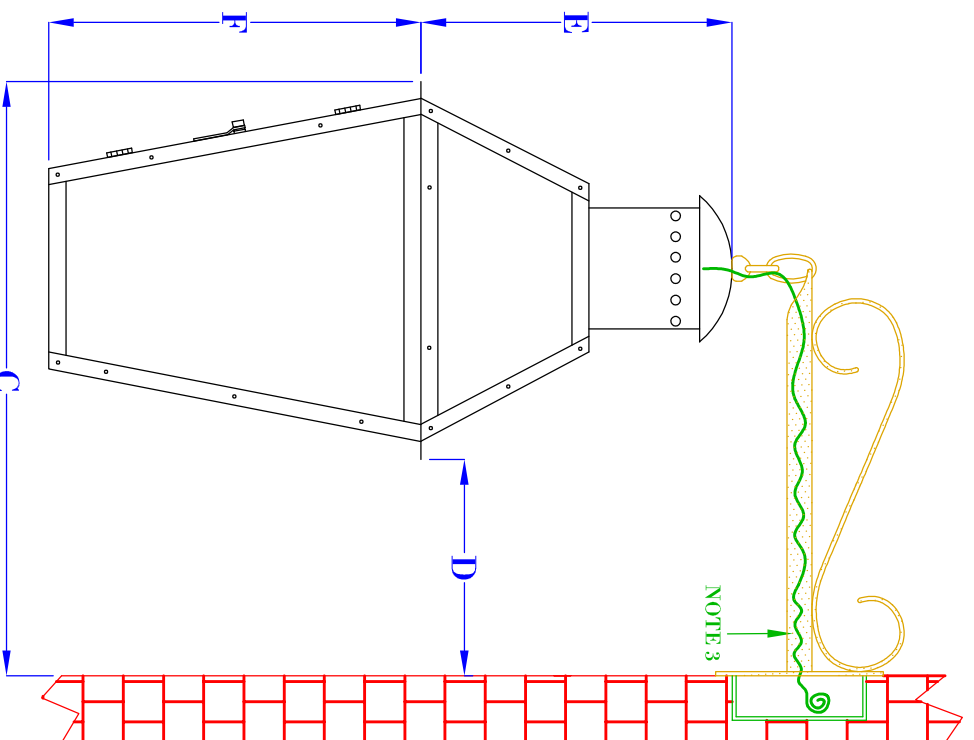

FRONT VIEW
(NTS)

SIDE VIEW
(NTS)

ISOMETRIC VIEW
(NTS-BRACKET ONLY)

- NOTES:**
1. MOUNTING HARDWARE SUPPLIED BY OTHERS
 2. FIXTURES ARE HANDCRAFTED. DIMENSIONS MAY VARY PLUS OR MINUS $\frac{1}{4}$ "
 3. ELECTRIC LIGHTS SUPPLIED WITH 18/2 WIRE WITH GROUND

BEVOLO GAS & ELECTRIC LIGHTS

LIGHT:

FRENCH QUARTER

BRACKET:

DROP BRACKET - ELECTRIC

DATE:

7-26-18

DRW BY:

JJG

APP. BY:

JJG

REVISION:

2

SIZE:	14"	18"	21"	24"
A:	19 $\frac{3}{4}$ "	23 $\frac{1}{4}$ "	26"	30 $\frac{3}{4}$ "
B:	9 $\frac{1}{4}$ "	10 $\frac{1}{2}$ "	11 $\frac{1}{2}$ "	13 $\frac{1}{4}$ "
C:	16 $\frac{5}{8}$ "	17 $\frac{1}{4}$ "	17 $\frac{3}{4}$ "	18 $\frac{5}{8}$ "
D:	7 $\frac{5}{8}$ "	7"	6 $\frac{1}{2}$ "	5 $\frac{5}{8}$ "
E:	6 $\frac{1}{4}$ "	7 $\frac{5}{8}$ "	9 $\frac{3}{8}$ "	12 $\frac{3}{8}$ "
F:	8"	10 $\frac{1}{8}$ "	11 $\frac{1}{8}$ "	12 $\frac{7}{8}$ "