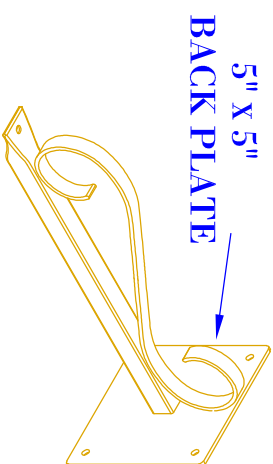

FRONT VIEW
(NTS)

SIDE VIEW
(NTS)

ISOMETRIC VIEW
(NTS-BRACKET ONLY)

- NOTES:**
1. MOUNTING HARDWARE SUPPLIED BY OTHERS
 2. FIXTURES ARE HANDCRAFTED. DIMENSIONS MAY VARY PLUS OR MINUS $\frac{1}{4}$ "
 3. ELECTRIC LIGHTS SUPPLIED WITH 18/2 WIRE WITH GROUND

BEVOLO GAS & ELECTRIC LIGHTS

LIGHT:

FRENCH QUARTER

BRACKET:

DROP BRACKET - ELECTRIC

DATE:

7-26-18

DRW BY:

JJG

APP. BY:

JJG

REVISION:

2

SIZE:	14"	18"	21"	24"
A:	19 $\frac{3}{4}$ "	23 $\frac{1}{4}$ "	26"	30 $\frac{3}{4}$ "
B:	9 $\frac{1}{4}$ "	10 $\frac{1}{2}$ "	11 $\frac{1}{2}$ "	13 $\frac{1}{4}$ "
C:	16 $\frac{5}{8}$ "	17 $\frac{1}{4}$ "	17 $\frac{3}{4}$ "	18 $\frac{5}{8}$ "
D:	7 $\frac{5}{8}$ "	7"	6 $\frac{1}{2}$ "	5 $\frac{5}{8}$ "
E:	6 $\frac{1}{4}$ "	7 $\frac{5}{8}$ "	9 $\frac{3}{8}$ "	12 $\frac{3}{8}$ "
F:	8"	10 $\frac{1}{8}$ "	11 $\frac{1}{8}$ "	12 $\frac{7}{8}$ "