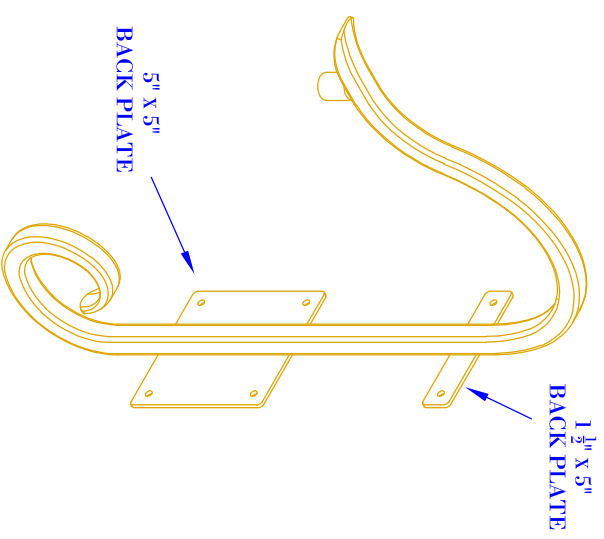

FRONT VIEW
(NTS)

SIDE VIEW
(NTS)

ISOMETRIC VIEW
(NTS-BRACKET ONLY)

SIZE:	18"	21"	24"
A:	23 1/4"	26 1/2"	31 1/2"
B:	10 1/2"	11 1/2"	13 1/4"
C:	17 1/2"	18"	20 5/8"
D:	7"	6 3/4"	7 3/8"
E:	7 5/8"	9 3/8"	12 3/8"
F:	10 1/8"	11 1/8"	12 7/8"

- NOTES:**
1. MOUNTING HARDWARE SUPPLIED BY OTHERS
 2. FIXTURES ARE HANDCRAFTED. DIMENSIONS MAY VARY PLUS OR MINUS 1/4"
 3. ELECTRIC LIGHTS SUPPLIED WITH 18/2 WIRE WITH GROUND
 4. GAS LIGHTS SUPPLIED WITH 3/16" COPPER GAS LINE AND 3/16" X 1/4" GAS LINE ADAPTOR