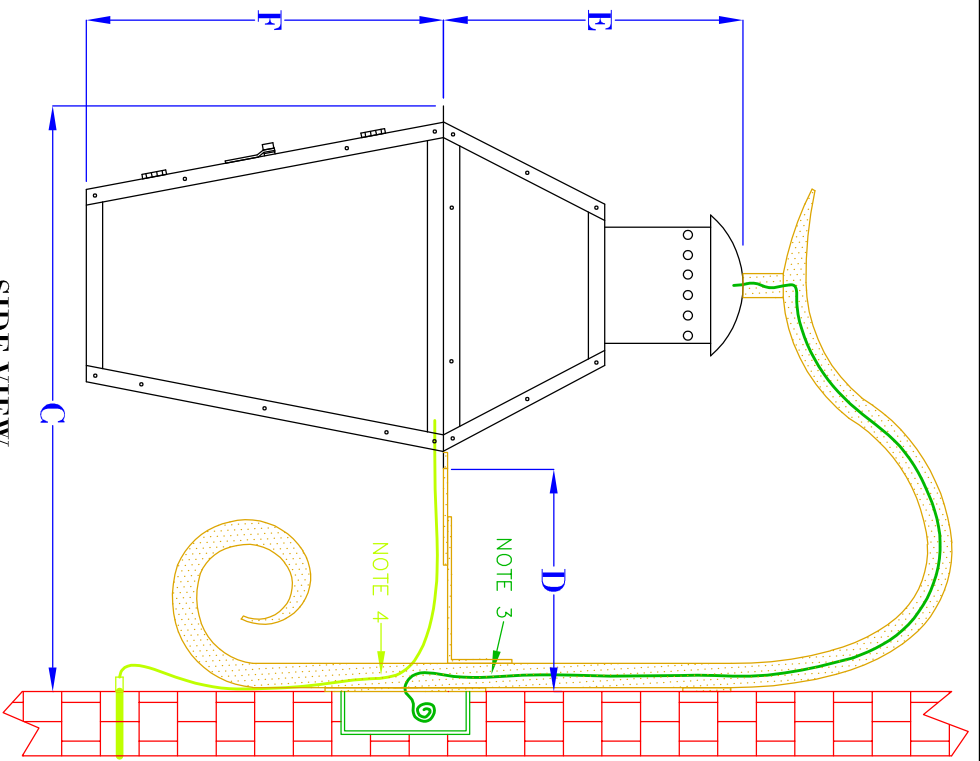

FRONT VIEW
(NTS)

SIDE VIEW
(NTS)

ISOMETRIC VIEW
(NTS-BRACKET ONLY)

SIZE:	18"	21"	24"
A:	23 1/4"	26 1/2"	31 1/2"
B:	10 1/2"	11 1/2"	13 1/4"
C:	17 1/2"	18"	20 5/8"
D:	7"	6 3/4"	7 3/8"
E:	7 5/8"	9 3/8"	12 3/8"
F:	10 1/8"	11 1/8"	12 7/8"

- NOTES:**
1. MOUNTING HARDWARE SUPPLIED BY OTHERS
 2. FIXTURES ARE HANDCRAFTED. DIMENSIONS MAY VARY PLUS OR MINUS 1/4"
 3. ELECTRIC LIGHTS SUPPLIED WITH 18/2 WIRE WITH GROUND
 4. GAS LIGHTS SUPPLIED WITH 3/16" COPPER GAS LINE AND 3/16" X 1/4" GAS LINE ADAPTOR