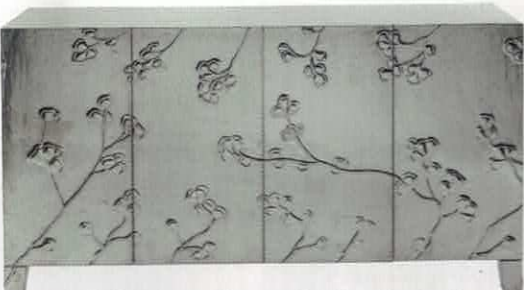

Introduce simple sophistication with the new useful shapes of Lastra. Perfect for evening get-togethers or Sunday brunch, this collection continues to excite with its charming detail and authentically Italian appeal. Handcrafted of Italian stoneware in Tuscany. [VIETRI.COM](http://VIETRI.COM)

# domino's FALL PICKS

Blending tradition with over seventy years of Bevolo craftsmanship, the Bevolo Spun Copper Pendant Collection offers a fresh perspective on industrial inspired, utilitarian lighting for interior or exterior applications. [BEVOLO.COM](http://BEVOLO.COM)

Stay on the edge of all things design during DISCOVER ADAC, September 26-29, at the Southeast's premier design center, ADAC. [ADACATLANTA.COM](http://ADACATLANTA.COM)

From its harmonious blend of blue, gray, and sandy brown shoreline hues to its weathered-like finish, Boardwalk Oak Laminate by Dream Home will help you create your own seaside escape. [LUMBERLIQUIDATORS.COM](http://LUMBERLIQUIDATORS.COM)