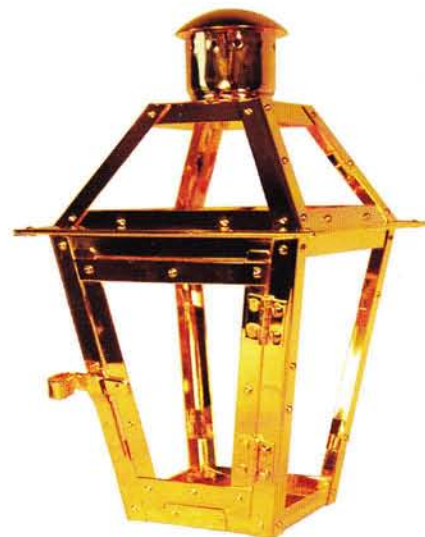

High Definition Golf™
(866) 323-0095, www.HDgolf.com

Romance the Holiday

This 9-inch gold-plated original A. Hays Town design French Quarter lantern is handcrafted in New Orleans by the skilled coppersmiths at Bevolo Gas and Electric Lights. The antique copper and hand-riveted construction is a trademark of this iconic French Quarter company. Whether indoors or out, this lantern will add charm to any space.