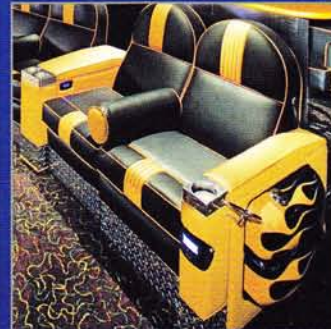

COLLECTION™

Published by Robb Report

robbreportcollection.com

16 Unique Gifts

Plus: CUSTOM TRUCKS AND SUVS
ON THE TRACK IN AUDI'S R8 * POCKET WATCHES
MUSCLE CAR MAGNATE'S PRIVATE COLLECTION
MUST-HAVE WINE ACCESSORIES * WINNING AUCTION BIDS