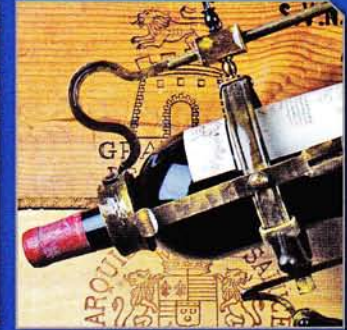

COLLECTION™

Published by Robb Report

robbreportcollection.com

16 Unique Gifts

Plus: CUSTOM TRUCKS AND SUVS
ON THE TRACK IN AUDI'S R8 * POCKET WATCHES
MUSCLE CAR MAGNATE'S PRIVATE COLLECTION
MUST-HAVE WINE ACCESSORIES * WINNING AUCTION BIDS